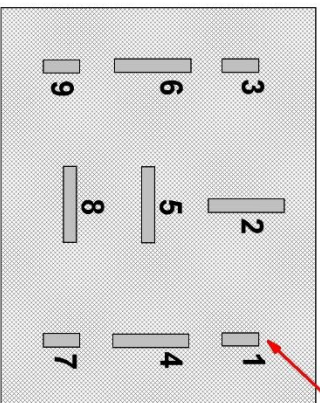

# Accessory: 65-1150-switch

Note!  
Align the markings when mounting  
the switch to the connector

Connect to pin **1** in socket  
after removing the relay.

**1**