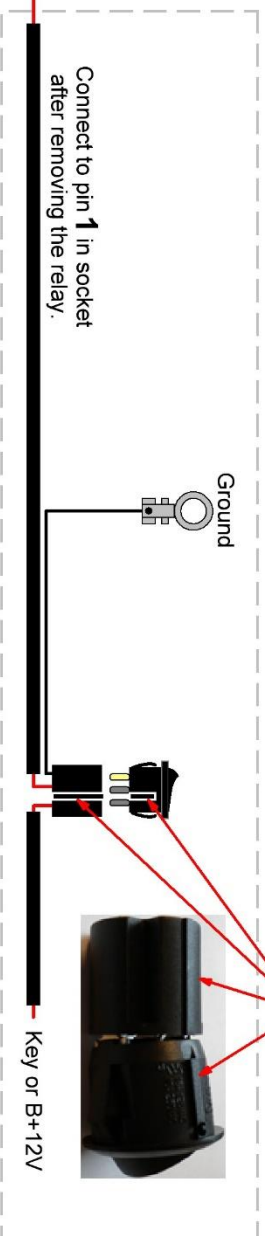

## Accessory for Digital Lightning 1150.

*Cable with switch for manual deactivation of Digital Lightning 1150.*

65-1150-switch

7 332809 017426 >

Sepab Fordonsprodukter AB  
Bergkällavägen 31B  
192 79 Sollentuna  
[www.modernum.se](http://www.modernum.se)  
[info@modernum.se](mailto:info@modernum.se)

# Accessory: 65-1150-switch

Note!  
Align the markings when mounting  
the switch to the connector

Connect to pin **1** in socket  
after removing the relay.

**1**