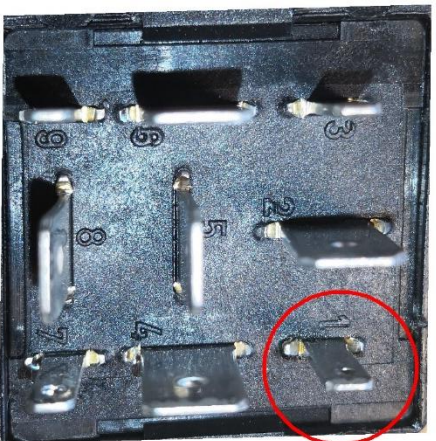

## Accessory for Digital Lightning 1150.

*Cable with switch for manual deactivation of Digital Lightning 1150.*

65-1150-switch

7 332809 017426 >

Sepab Fordonsprodukter AB  
Bergkällavägen 31B  
192 79 Sollentuna  
[www.modernum.se](http://www.modernum.se)  
[info@modernum.se](mailto:info@modernum.se)

# Accessory: 65-1150-switch

Note!  
Align the markings when mounting  
the switch to the connector

Connect to pin **1** in socket  
after removing the relay.

**1**