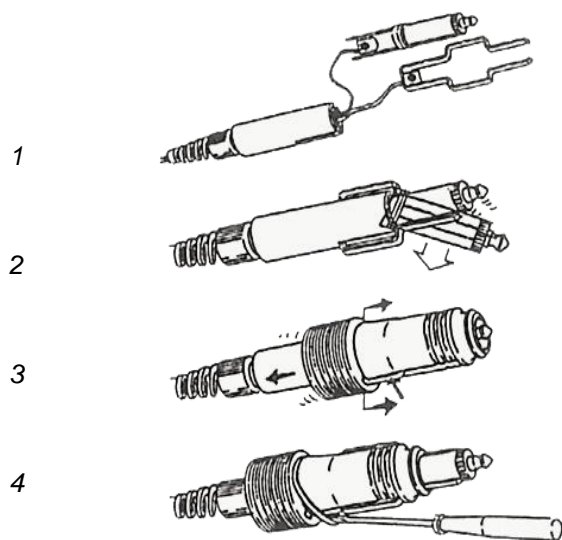

PLUG 12/24V

No adapter required.

The universal plug is a Swedish invention that has also been patented as a proof of its ingenuity. What is unique is that no adapter is needed to switch between a cigarette socket (12 V) and a 12 mm socket (24 V). The manufacturing takes place in Sweden in order to ensure good quality.

- Universal plug
- Fits both cigarette- and 12 mm-sockets
- Easily accessible fuse placed behind the blue cap
- Cord anchorage and cord flexing protector
- Easily assembled

Four simple steps to connect the cable:

Article number:	
Universal plug	139010
Technical information:	
Fuse	10 A
Voltage	12/24 VDC
Weight	32 g
Length	117 mm