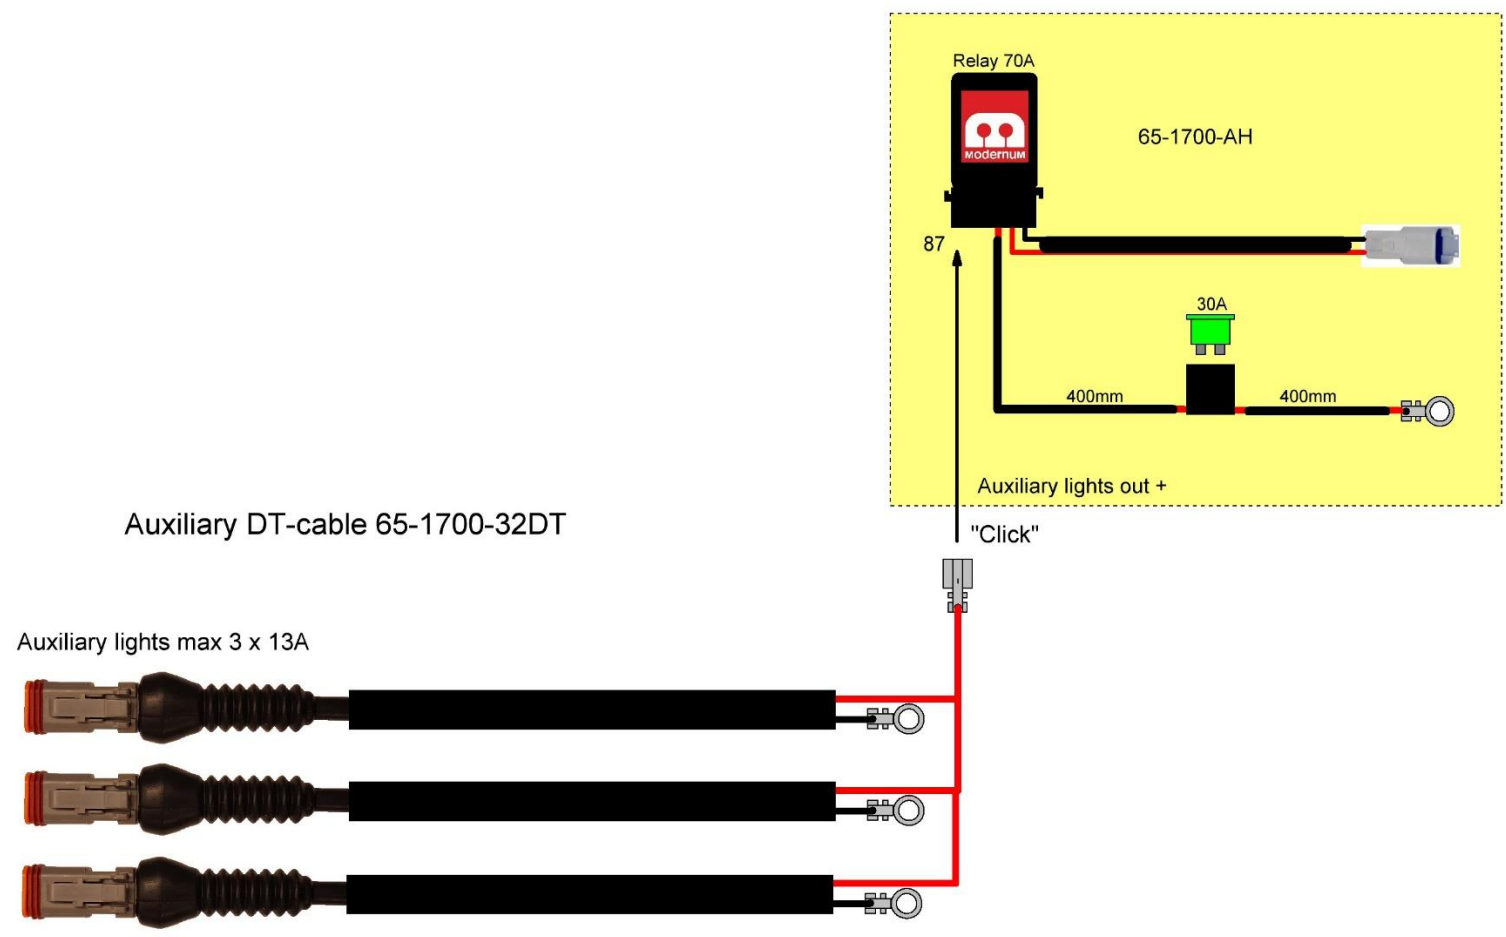

Note: Use correct fuse according to the power of the auxiliary lights.