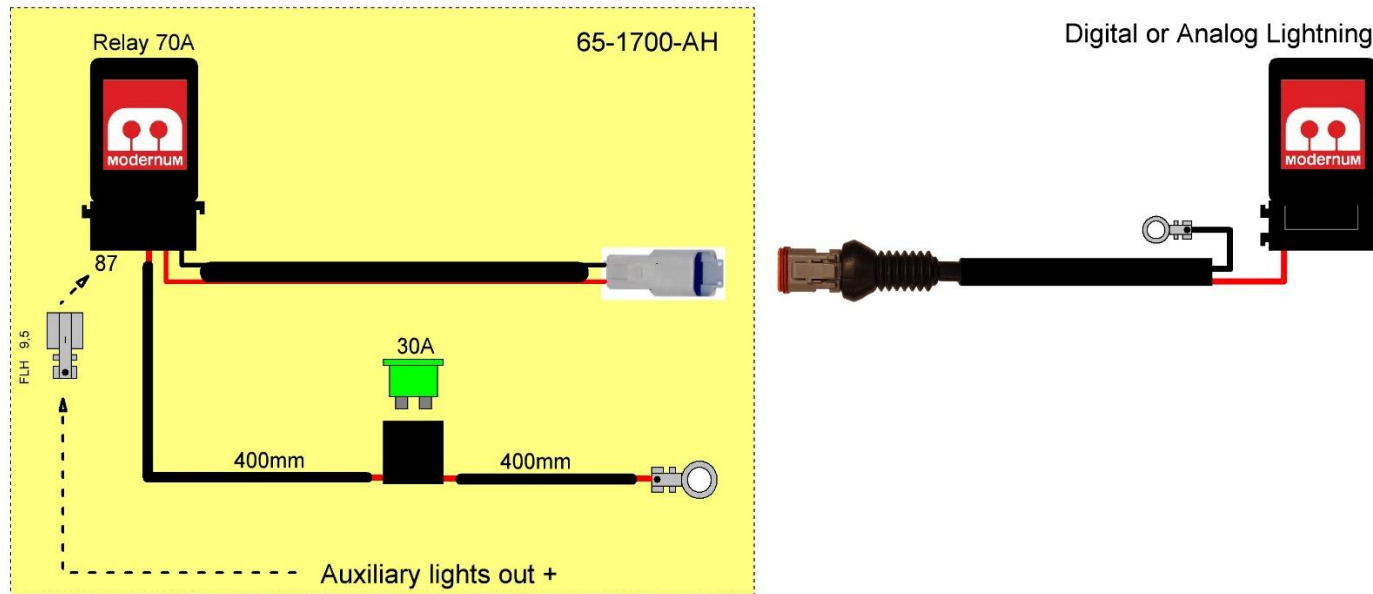

Note: Use correct fuse according to the power of the auxiliary lights.

NOTE I: Please remove the relay from the socket before connecting the FASTON terminal (FLH 9.5) to the socket.

NOTE II: Make sure to use correct fuse according to the power of the auxiliary lights.