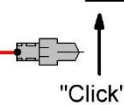

Note!!!
Mounting direction

Support:
+46 8 626 95 00
info@modernum.se

* Not included

Accessories example *

Fuse holder *

+ 12/24V