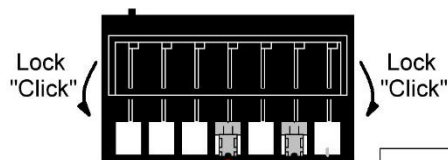

Note!!!
Mounting direction

Support:
+46 8 626 95 00
info@modernum.se

* Not included

Accessories example *

Fuse holder *

+ 12/24V