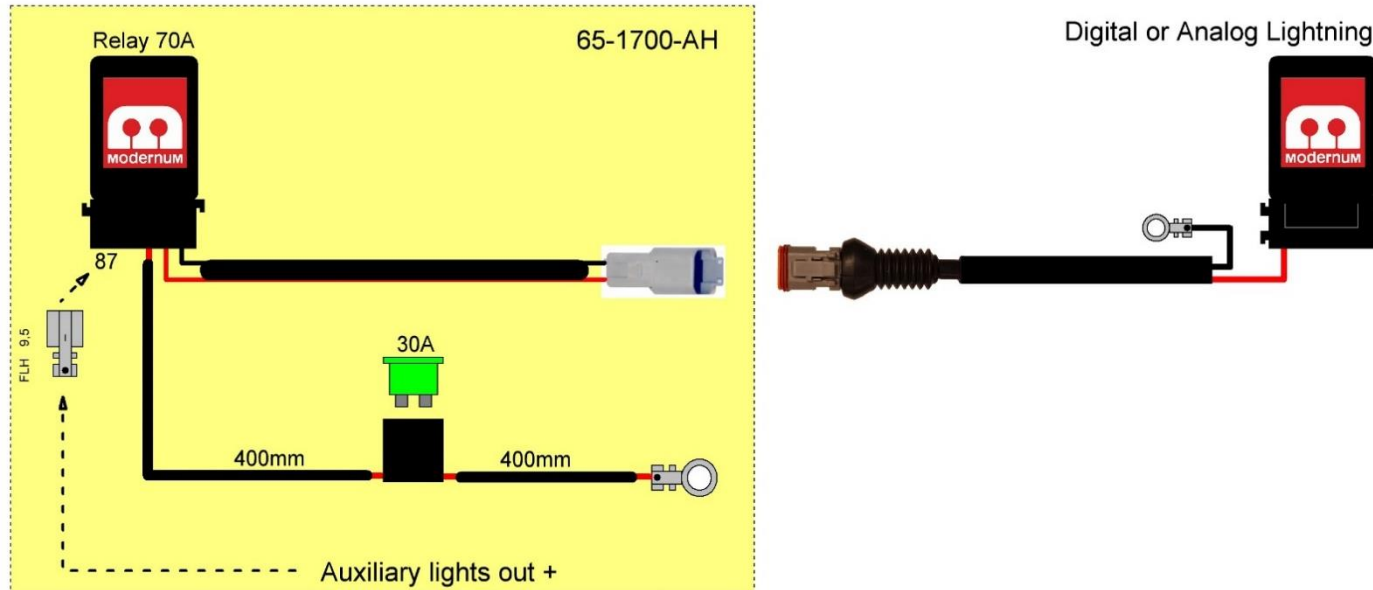

Note: Use correct fuse according to the power of the auxiliary lights.

NOTE I: Please remove the relay from the socket before connecting the FASTON terminal (FLH 9.5) to the socket.

NOTE II: Make sure to use correct fuse according to the power of the auxiliary lights.